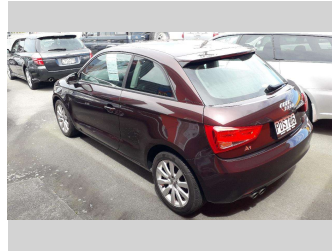

2014 Audi A1

Purchase Price

\$13,990

Includes GST, Registration & Licensing

Finance may be available on this vehicle. Ask one of our friendly staff for more information.

Gain peace of mind with Mechanical Breakdown Insurance. **Ask us how.**

Top features

- » 3-disc CD Player
- » ABS Braking
- » CD Changer
- » CD Player
- » Central Locking
- » Cruise Control
- » Electric Mirrors
- » Electric windows
- » Power steering
- » Rear Wiper

Body Style

5 door, Station Wagon

Odometer

73,147 km

Engine

1380 cc, Internal Combustion

Fuel Type

Petrol

Transmission