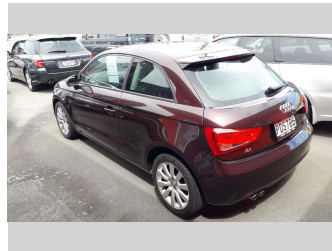

2014 Audi A1

Purchase Price

\$13,990

Includes GST, Registration & Licensing

Finance may be available on this vehicle. Ask one of our friendly staff for more information.

Gain peace of mind with Mechanical Breakdown Insurance. **Ask us how.**

Top features

- » 3-disc CD Player
- » ABS Braking
- » CD Changer
- » CD Player
- » Central Locking
- » Cruise Control
- » Electric Mirrors
- » Electric windows
- » Power steering
- » Rear Wiper

Body Style

5 door, Station Wagon

Odometer

73,147 km

Engine

1380 cc, Internal Combustion

Fuel Type

Petrol

Transmission