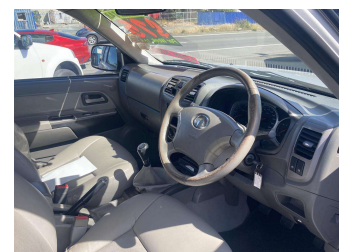

# 2011 Greatwall V200 TDi

Purchase Price **\$13,990**  
Includes GST, Registration & Licensing

Finance may be available on this vehicle. Ask one of our friendly staff for more information.

Gain peace of mind with Mechanical Breakdown Insurance. **Ask us how.**

**Top features**  
» ABS Braking

Body Style  
**4 door, Ute**

Odometer  
**81,318 km**

Engine  
**2000 cc, Internal Combustion**

Fuel Type  
**Diesel**

Transmission  
**6 Speed, Rear Wheel**

Wheels  
-

VIN  
**LGWCBE173BC649851**